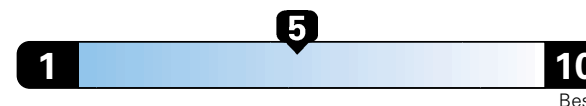

FCA US LLC

Fuel Economy and Environment

Gasoline Vehicle

Fuel Economy These estimates reflect new EPA methods beginning with 2017 models.
24 MPG
combined city/hwy
22 city
28 highway

Small SUV 4WD range from 16 to 120 MPGe. The best vehicle rates 141 MPGe.

4.2 gallons per 100 miles

You spend \$2,750 in fuel costs over 5 years compared to the average new vehicle.

Annual fuel cost \$2,050

Fuel Economy & Greenhouse Gas Rating (tailpipe only)

Smog Rating (tailpipe only)